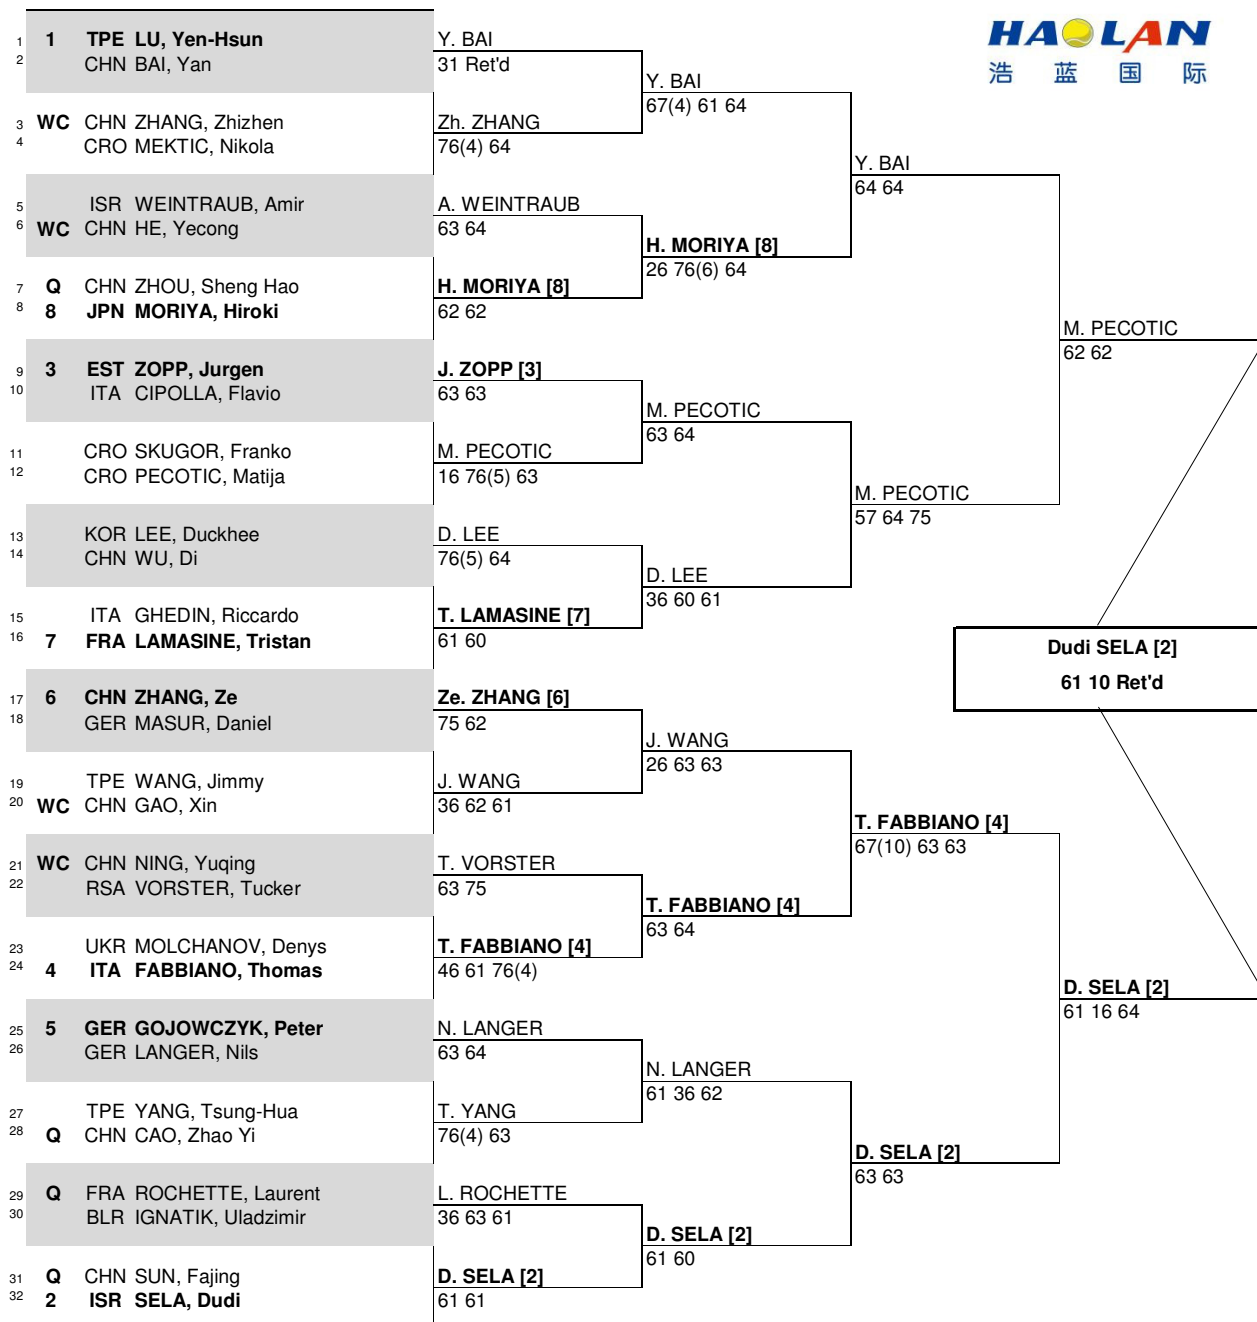

CITY, COUNTRY  
Suzhou, China

TOURNAMENT DATES  
26 Oct-1 Nov 2015

SURFACE  
Hard, Deco Turf

TOTAL FINANCIAL COMMITMENT  
\$75,000

MAIN DRAW SINGLES

ATP, Inc. © Copyright 2014

SEEDED PLAYERS	RANK	PRIZE MONEY	POINTS	ALTERNATES / LUCKY LOSERS	RETIREMENTS/WALKOVERS
1 LU, Yen-Hsun	91	WINNER	\$10,800	90	M. Pecotic -
2 SELA, Dudi	110	FINALIST	\$6,360	55	Y. Lu - Right shoulder
3 ZOPP, Jurgen	161	SEMI-FINALIST	\$3,765	33	
4 FABBIANO, Thomas	163	QUARTER-FINALIST	\$2,190	17	
5 GOJOWCZYK, Peter	165	SECOND ROUND	\$1,290	8	
6 ZHANG, Ze	186	FIRST ROUND	\$780	0	
7 LAMASINE, Tristan	193				
8 MORIYA, Hiroki	202				

FOLLOW LIVE SCORING AT  
www.ATPWorldTour.com

LAST DIRECT ACCEPTANCE: **Riccardo Ghedin (451)** CHALLENGER SUPERVISOR: **Ed Hardisty**