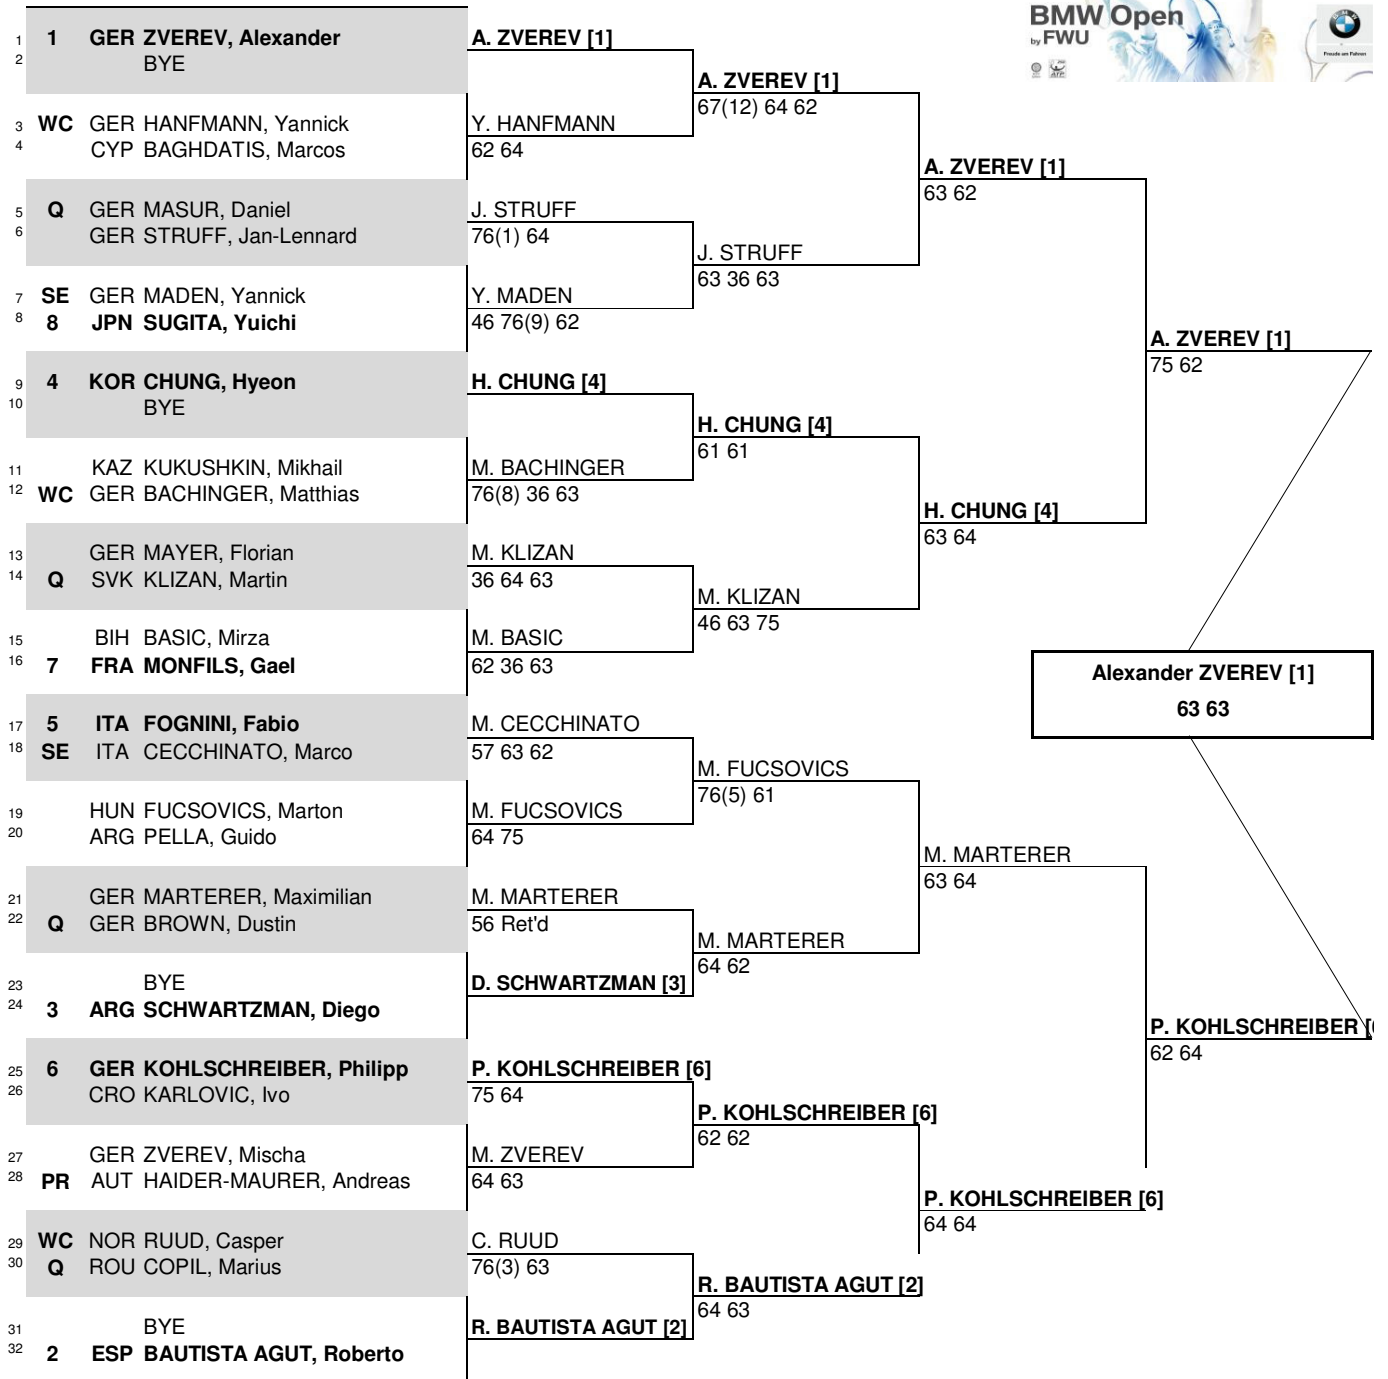

# BMW Open by FWU

CITY, COUNTRY  
Munich, Germany

TOURNAMENT DATES  
30 April - 6 May 2018

SURFACE  
Red Clay

TOTAL FINANCIAL COMMITMENT  
€ 561,345

STATUS NAT MAIN DRAW SINGLES

ATP, Inc. © Copyright 2014

SEEDED PLAYERS	RANK	PRIZE MONEY	POINTS	ALTERNATES / LUCKY LOSERS	WITHDRAWALS
1 ZVEREV, Alexander	3	WINNER	€ 89,435	250	
2 BAUTISTA AGUT, Roberto	15	FINALIST	€ 47,105	150	
3 SCHWARTZMAN, Diego	17	SEMI-FINALIST	€ 25,515	90	
4 CHUNG, Hyeon	19	QUARTER-FINALIST	€ 14,535	45	
5 FOGNINI, Fabio	20	SECOND ROUND	€ 8,565	20	
6 KOHLSCHREIBER, Philipp	35	FIRST ROUND	€ 5,075	0	
7 MONFILS, Gael	41	FOLLOW LIVE SCORING AT			
8 SUGITA, Yuichi	42	www.ATPWorldTour.com			
LAST DIRECT ACCEPTANCE		Kukushkin, Mikhail 83		ATP SUPERVISOR(S)	Gerry Armstrong